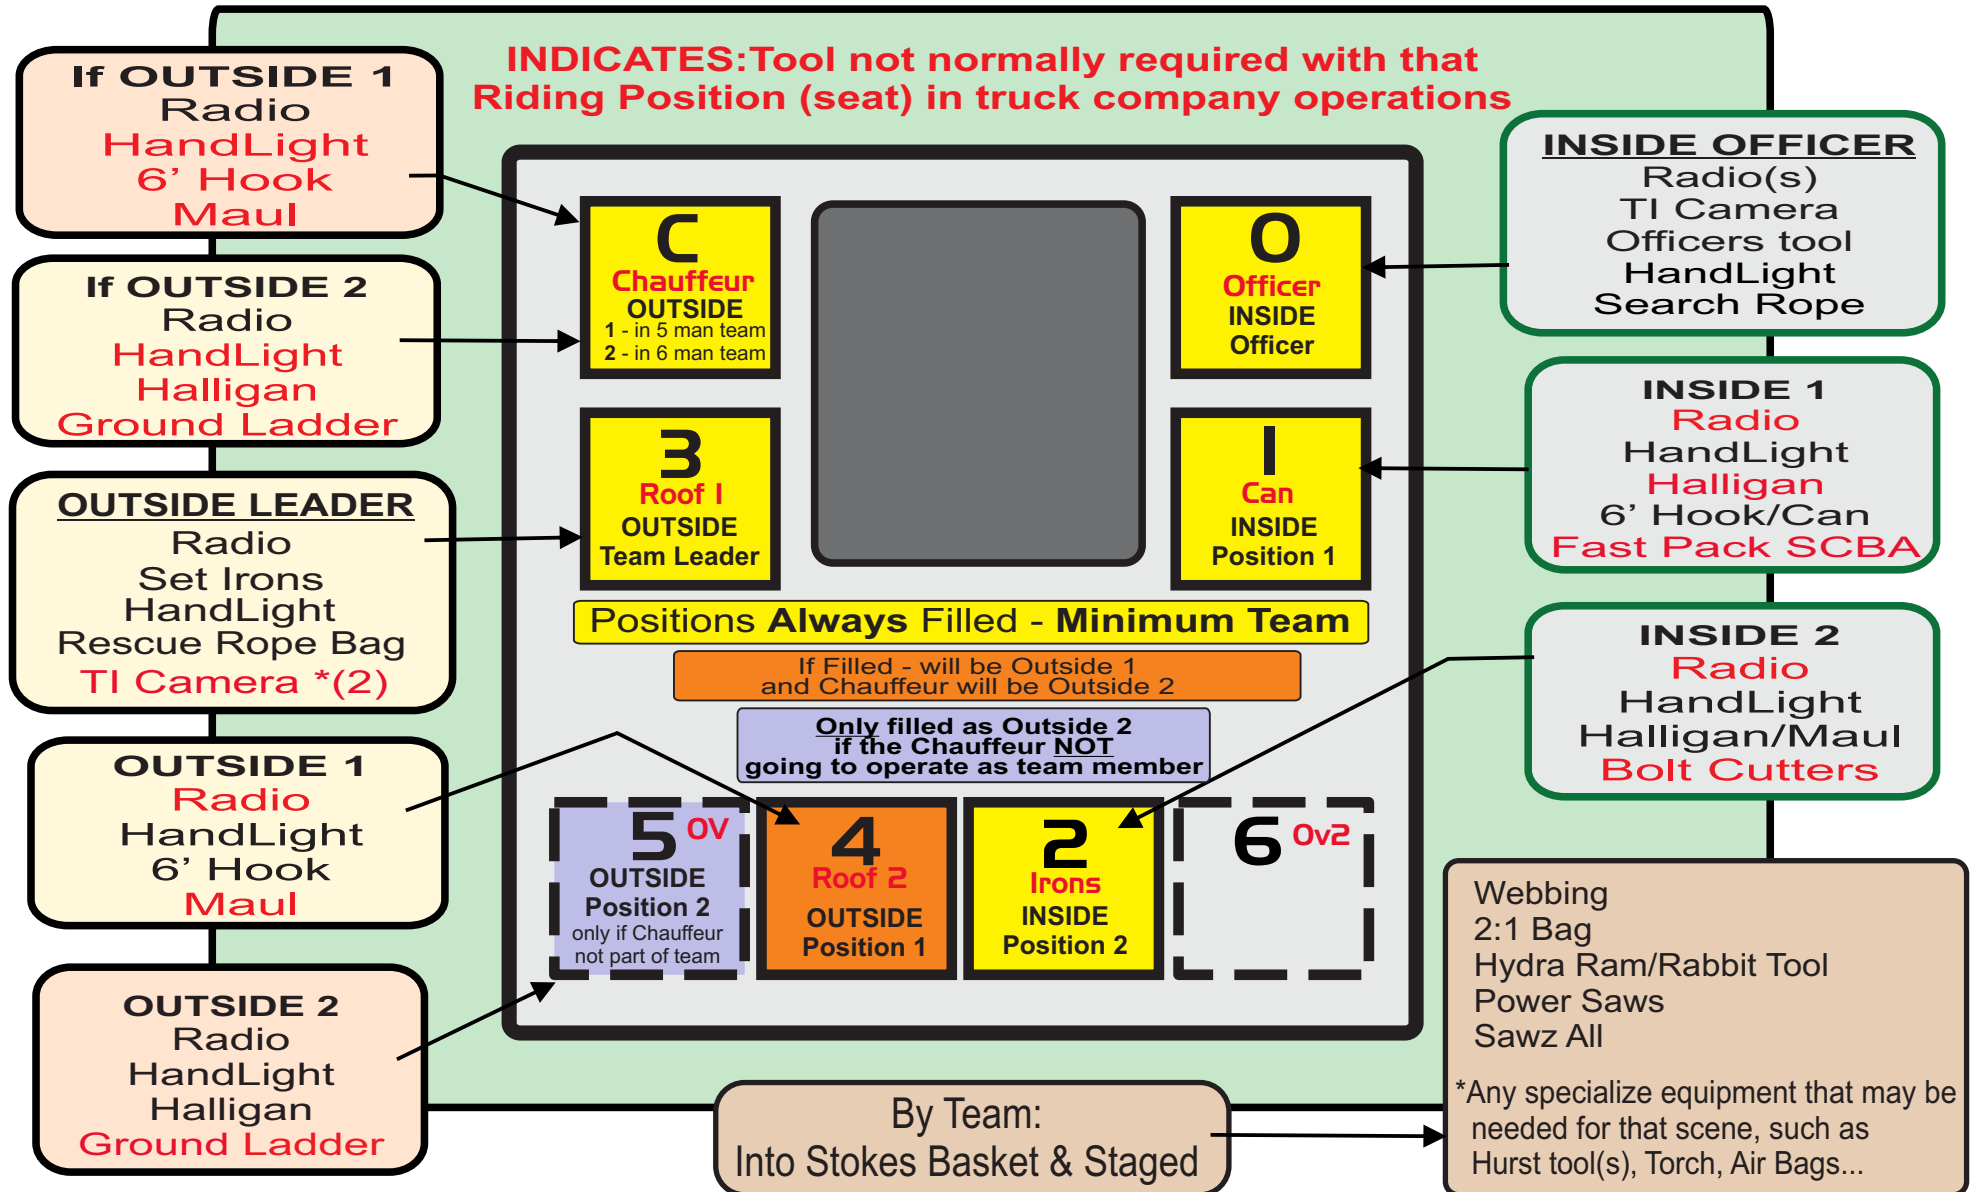

WESTBURY FIRE DEPT.

F.A.S.T. - Firefighter Assist & Search Team

FAST TEAM - RIDING POSITIONS 962 or 963

WESTBURY FIRE DEPT.

Truck Co. - Riding Positions & Assignments

POSITION	ASSIGNMENT	TOOLS	JOB REQUIRED
C	Chauffeur	Radio Pike Axe	Drive & Operate Ladder
O	Officer	Radio Officers Tool Handlight TI Camera	Supervise Interior Vent, FE & Search
1	Hook/Can Position	6' Hook Water Can	Interior - Vent, Entry and search - (VES)
2	Forcible Entry (FE)	Axe or Maul Halligan	Interior - Vent, Entry and search - (VES)
3	Roof Position 1	6' Hook Axe Portable Radio	Roof Operations Exterior VES
4	Roof Position 2	8' Hool Halligan Saws Life & Utility Rope	Assist Roof Position 1